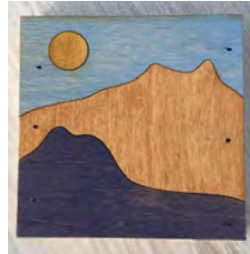

Custom Case Study: Craters of the Moon National Monument and Preserve and the Craters of the Moon Natural History Association

Simple and Sylvan is thrilled to be carried in the Craters of the Moon National History Association shop.

This Idaho park is known for landscapes that reflect the moons surface. Volcanic activity of the past informs research and exploration for both visitors and NASA scientists.

Simple and Sylvan would be happy to explore creating a unique piece for your park.