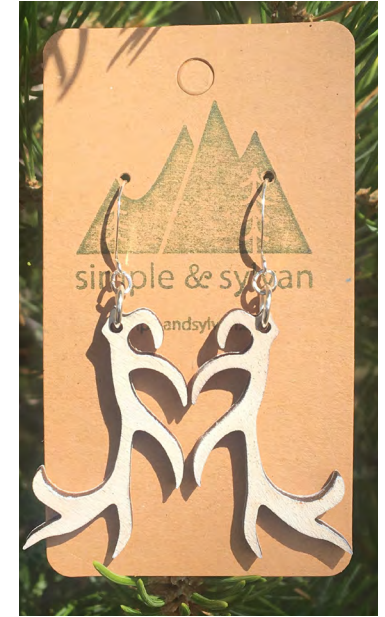

## Wave Earrings

Wood Earrings with Sterling Silver ear wires.

Wholesale: \$9.00

**Moon Ovals**  
Ear-MoonOval  
simple & sylvan

**Moon Drops**  
Ear-MoonDrop

New card style for all Earrings

# Antler and Paddle Earrings

Wholesale: \$9.00

**Moose Paddles**  
Ear-Padds-Wh  
Ear-Padds-Br

**Elk Antlers**  
Ear-Antl-Wh  
Ear-Antl-Gy  
Ear-Antl-Rd  
Ear-Antl-Br

Wood Earrings with Sterling Silver ear wires.