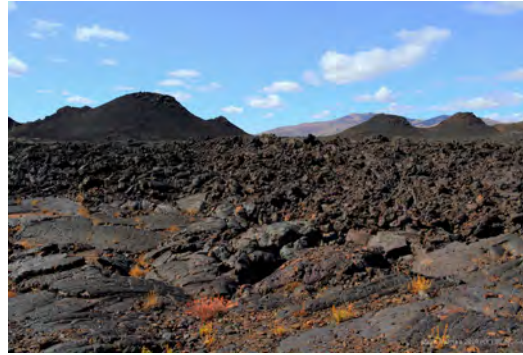

Custom Case Study: Craters of the Moon National Monument and Preserve and the Craters of the Moon Natural History Association

Simple and Sylvan is thrilled to be carried in the Craters of the Moon National History Association shop.

This Idaho park is known for landscapes that reflect the moons surface. Volcanic activity of the past informs research and exploration for both visitors and NASA scientists.

Simple and Sylvan would be happy to explore creating a unique piece for your park.