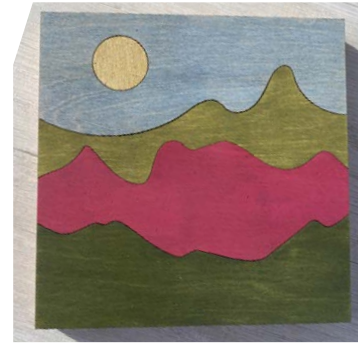

Wholesale: \$4.00

Denver
Picture Frame

3 Layered 5x7

Wholesale: \$18

Alaska Maritime NWR
Ornament

Alaska Maritime NWR
Magnet

Picture Frame

Wholesale: \$16

Modern Mountains

Square modern mountains with updated color palettes. Ready to be hung.

Colors

Pink/Green _PinkGr
 Aubergine/Brown _BrPu
 Lime/Blue/Purple _LimeBlPu
 Turquoise/Coral/Yellow _TYCor

Wholesale:

4x4 \$8.00
 6x6 \$11.50
 10x10 \$17.00

Sunrise Over the Mountains

Turquoise/Coral/Yellow

Pink/Green

Aubergine/Brown

4x4_SunOver
 6x6_SunOver
 10x10_SunOver

Sunset Behind the Mountains

Lime/Blue/Purple