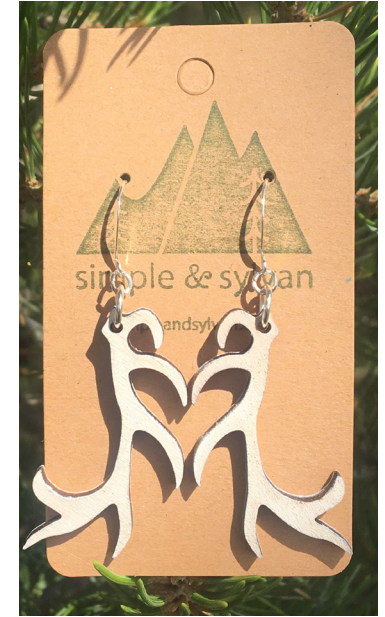

Wholesale: \$9.00

Moon Ovals
Ear-MoonOval
simple & sylvan

Moon Drops
Ear-MoonDrop

New card style for all Earrings

Antler and Paddle Earrings

Wholesale: \$9.00

Moose Paddles
Ear-Padds-Wh
Ear-Padds-Br

Elk Antlers
Ear-Antl-Wh
Ear-Antl-Gy
Ear-Antl-Rd
Ear-Antl-Br