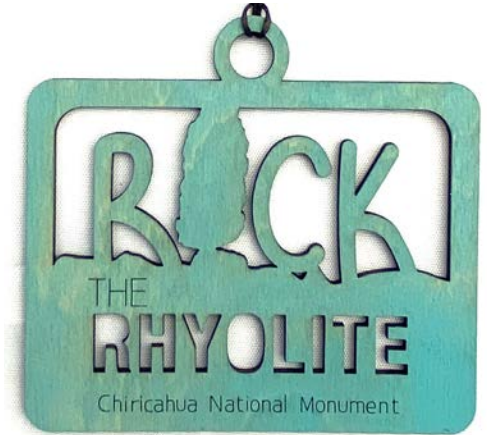

Custom Case Study: Chiricahua National Monument and the Western National Parks Association

Simple and Sylvan is now an approved vendor for WNPA museum shops.

From brainstorming sessions with the shop manager, Angela Rossman at Chiricahua National Monument, Simple and Sylvan was able to create specific pieces for the park based on user experiences with parks' resources, and trends the shop manager saw in visitor interest and sales.

This Monument is set in the southwest, includes desert and sky island landscape, rock pinnacle geologic formations, and attracts visitors for hiking and viewing native wildlife.

From those discussions, these specific items were created for Chiricahua, and surrounding parks. Simple and Sylvan would be happy to explore creating a unique piece for your park.