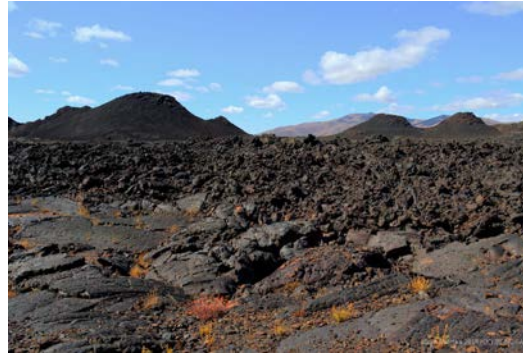

Custom Case Study: Craters of the Moon National Monument and Preserve and the Craters of the Moon Natural History Association

Simple and Sylvan is thrilled to be carried in the Craters of the Moon National History Association shop.

This Idaho park is known for landscapes that reflect the moons surface. Volcanic activity of the past informs research and exploration for both visitors and NASA scientists.

Simple and Sylvan would be happy to explore creating a unique piece for your park.